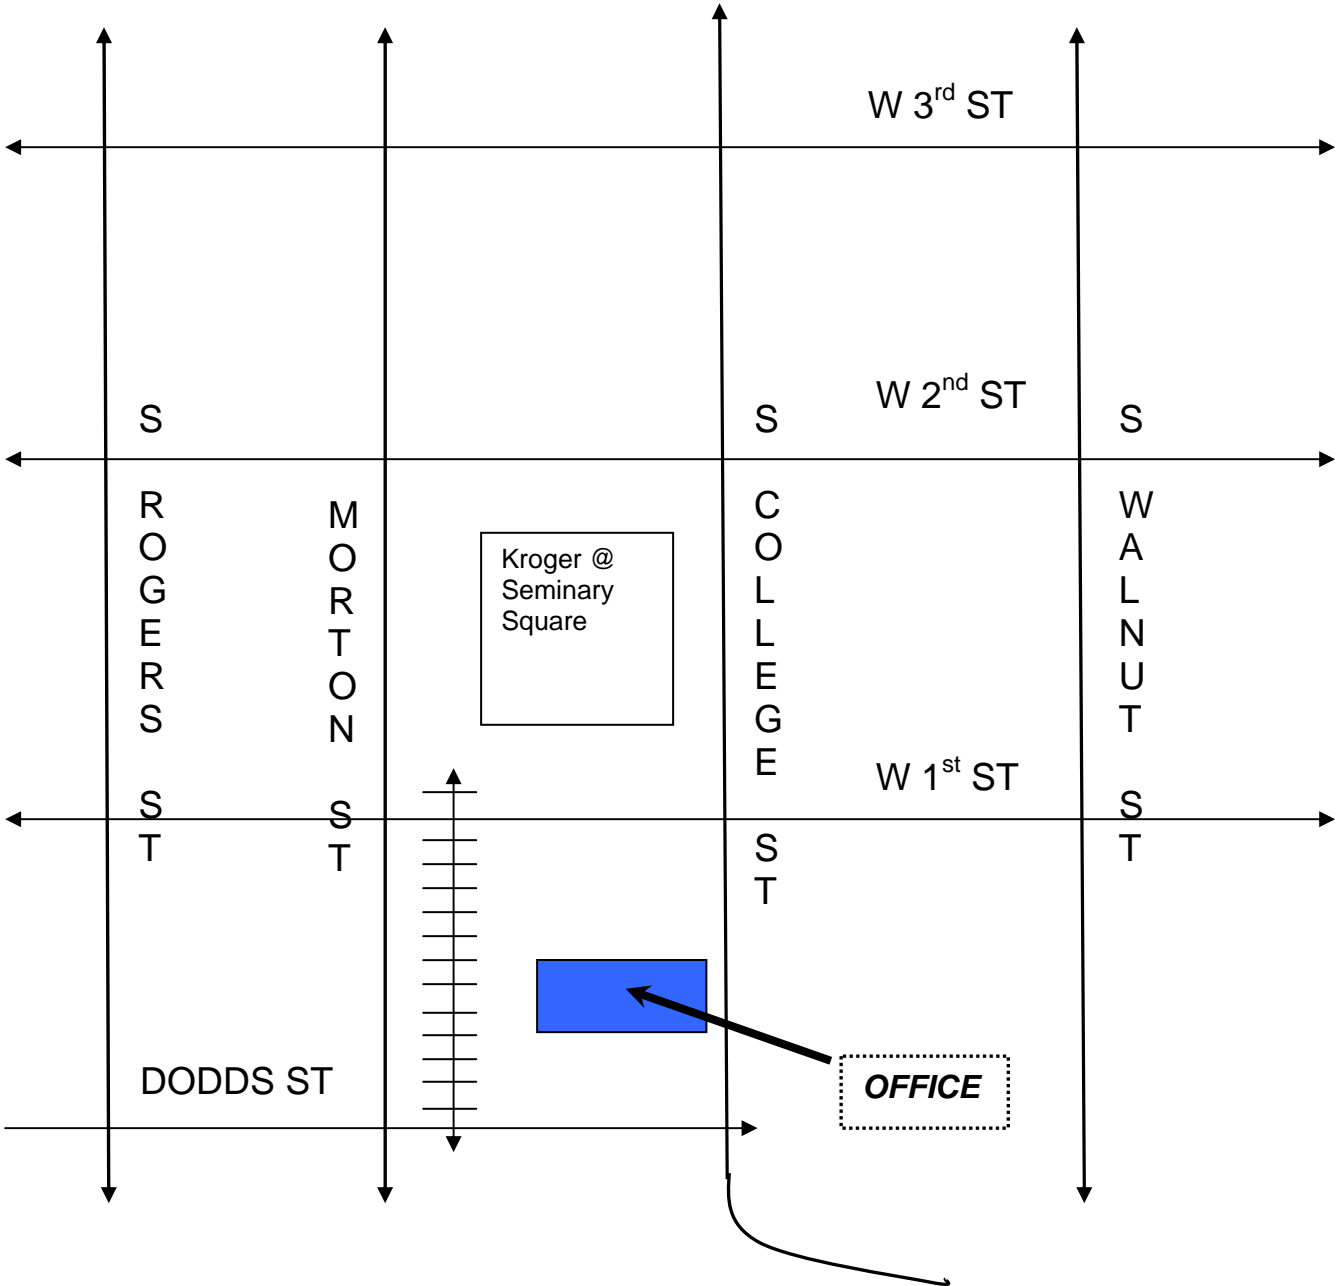

Comprehensive Financial Consultants  
674 South College Avenue  
Bloomington, IN 47403  
812-334-3190 800-893-3958  
www.cfcf.cc

Follow College Avenue south to the First (1<sup>st</sup>) Street stoplight. Go straight, and Comprehensive Financial Consultants is located in the *second building on the right (west side)*. Our office is at the far end of the building (away from College Avenue).  
**Look for the “LONG FAMILY EYE CARE” sign near the street.**